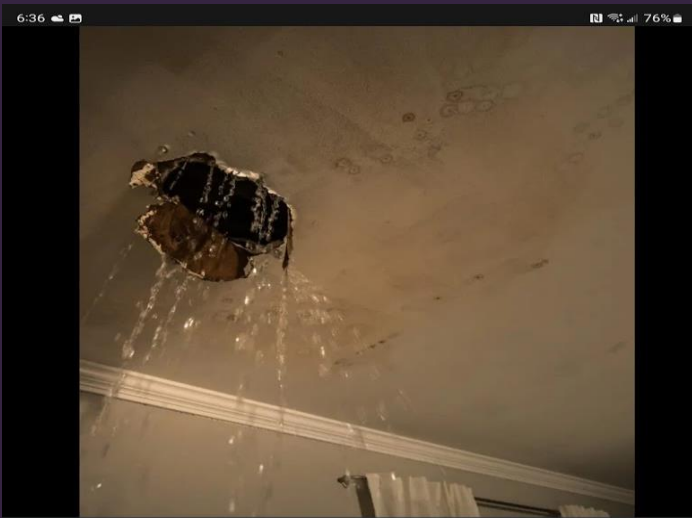

Wilco Restoration

Your community partner in water,
mold and fire damage.

We are here to help you through
the process as quickly and
efficiently as possible.

Cause can be from something as simple as toilet overflow, a hot water leak.

Then there are others that maybe a little more complex such as a slab leak, a roof leak that goes unnoticed for a period of time and flooding from a storm.

Examples of water damage

When you neglect a water damage it causes mold. It is only a matter of time. The hot water heat that has been neglected is a prime source not only for a Water damage, but also mold growth as seen here.